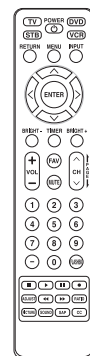

Digital Comb Filter	• (3D)
Color Temperature Control	4 Modes
Aspect Ratio Adjustment	6 Modes
Enhanced Noise Reduction (Video Noise Filter)	• (3D & MPEG)
Enhanced Line Doubler	•
Picture Selection Mode	7 Modes
Picture Reset	•
DTV Signal Strength Indicator	•
Black Stretcher (Black Level Enhancer)	•
DB (Digital Booster)	•

REAR AUDIO/VIDEO INPUTS/OUTPUTS

RF In (Antenna/Cable)	1
L/R Audio/Component Video In	1
L/R Audio Out	1
S-Video In	1
HD Component Video In (Y,Pb,Pr) + L/R Audio	2
Digital Audio Out	1 (Optical)
HDMI™/HDCP Input	2 (V.1.3)
RGB In (D-Sub 15pin) - PC	1
PC Audio Input	1
Remote Control In (IR)	1
RS-232c In (Control/Service)	1
USB (Service Only)	1

AUDIO

Audio Outout Power (Watts - THD 10%)	7W + 7W
Speaker System Details	1 Way 2 System
Dolby® Digital Decoder	•
Mono/Stereo/Dual (MTS/SAP)	•
Bass/Treble/Balance Controls	•
Sound Mode	4 Modes
Mute	•

CABINET/ACCESSORIES

Cabinet Style	Table Top
Remote Control Type	Universal
VESA® Compliant	• (200mm x 100mm)

POWER

Consumption (Typical)	170W
Stand-by Consumption	<1W
Energy Star Compliant	•

DIMENSIONS/WEIGHTS

Dimensions w/out stand (W x H x D)	31.7" x 21.4" x 3.1"
Weight w/out stand	26.0 lbs
Dimensions w/stand (W x H x D)	31.7" x 23.5" x 10.8"
Weight w/stand	30.2 lbs
Packaging Dimensions (W x H x D)	40.5" x 25.7" x 7.8"
Weight in package	37.5 lbs
UPC	719192172906
Limited Warranty	1 Year Parts/Labor

DIMENSIONS/REMOTE/INPUTS/OUTPUTS

The Quality Goes in Before the Name Goes on.